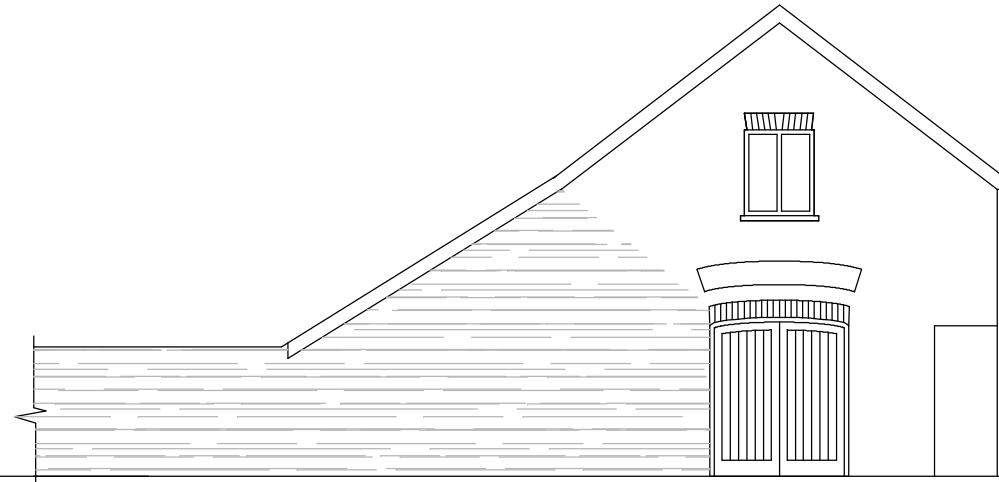

South Elevation

East Elevation

North Elevation

West Elevation

Existing Elevations

SITE ADDRESS	
Mortehoe Museum	
Mortehoe	
SCALE:	1:100 @ A3
LAYOUT No:	2018/2
DATE:	April 2018
DRAWN BY:	

This document was created with the Win2PDF "print to PDF" printer available at <http://www.win2pdf.com>