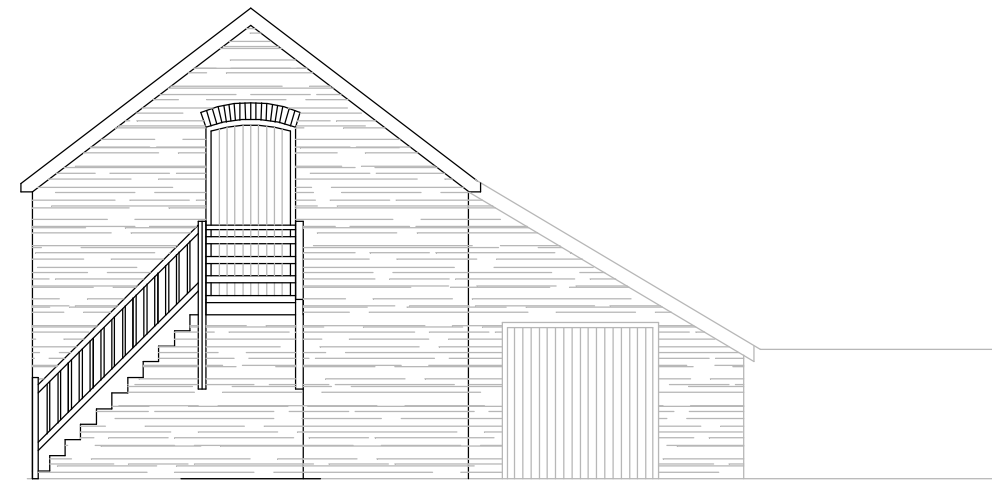

South Elevation

East Elevation

North Elevation

West Elevation

Existing Elevations

SITE ADDRESS	
Mortehoe Museum	
Mortehoe	
SCALE:	1:100 @ A3
LAYOUT No:	2018/2
DATE:	April 2018
DRAWN BY:	

This document was created with the Win2PDF "print to PDF" printer available at <http://www.win2pdf.com>