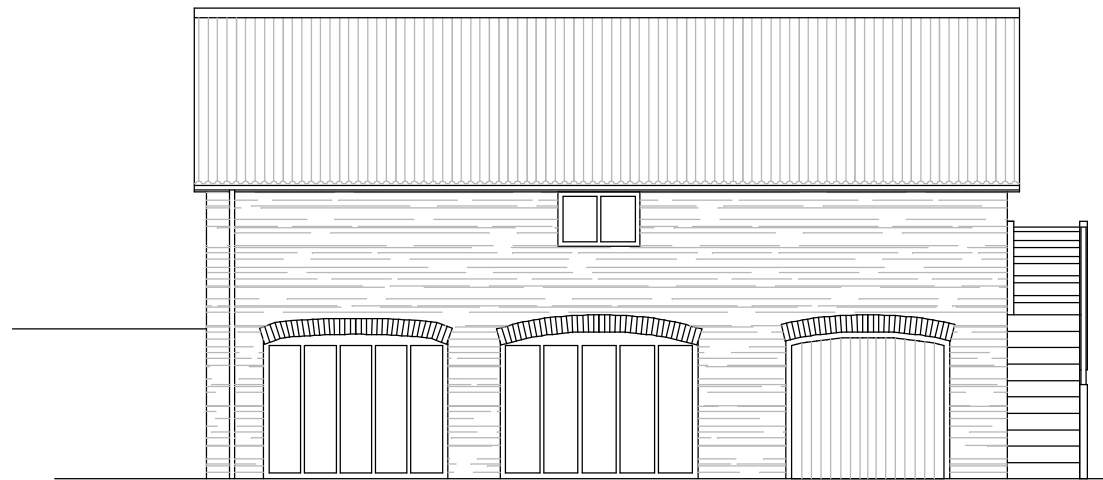

South Elevation

East Elevation

North Elevation

West Elevation

Existing Elevations

SITE ADDRESS	
Mortehoe Museum	
Mortehoe	
SCALE:	1:100 @ A3
LAYOUT No:	2018/2
DATE:	April 2018
DRAWN BY:	

This document was created with the Win2PDF "print to PDF" printer available at <http://www.win2pdf.com>